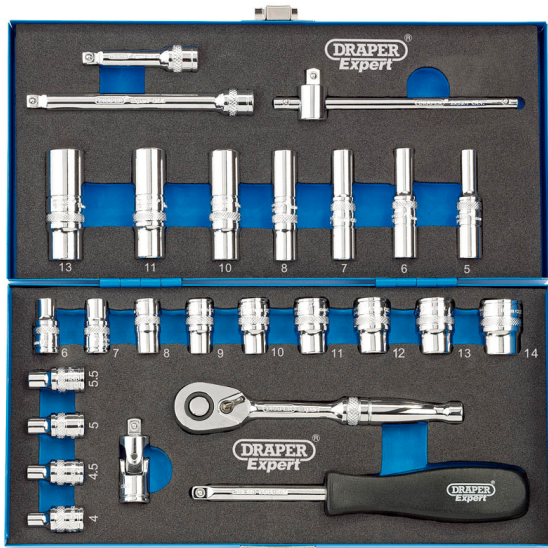

RM443T
41CM SELF-PROPELLED PETROL MOWER
£374.17 + VAT
£449.00 inc. VAT

HSA56SET
18" CORDLESS TRIMMER
£165.83 + VAT
£199.00 inc. VAT

FSA56SET
CORDLESS TRIMMER
£165.83 + VAT
£199.00 inc. VAT

FS55R
STRIMMER
£220.83 + VAT
£265.00 inc. VAT

HP414
MOUNTFIELD 39CM PUSH MOWER
£165.83 + VAT
£199.00 inc. VAT

SP414
MOUNTFIELD 39CM S/P MOWER
£190.83 + VAT
£229.00 inc. VAT

SP481PD
MOUNTFIELD 48CM S/P MOWER
£357.50 + VAT
£429.00 inc. VAT

FS40
BRUSH CUTTER
£166.00 + VAT
£199.20 inc. VAT

FS55
BRUSH CUTTER
£241.67 + VAT
£290.00 inc. VAT

FS94CE
BRUSH CUTTER 24.1CC
£312.50 + VAT
£375.00 inc. VAT

IN STORES

16476
1/4" SQ. DR.
METRIC SOCKET
SET (26 PIECE)

Expert Quality, six point sockets made from chrome vanadium steel that's hardened and tempered with a polished finish. Each socket has a knurled ring for extra grip. Supplied with a 72 tooth reversible ratchet and accessories. Packed in a steel carrying case with EVA foam inserts.