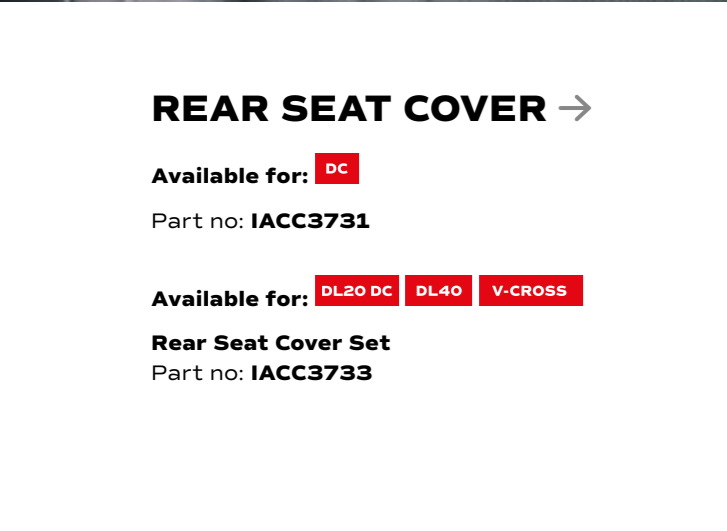

REAR SEAT COVER →

Available for: DC

Part no: IACC3731

Available for: DL20 DC DL40 V-CROSS

Rear Seat Cover Set

Part no: IACC3733